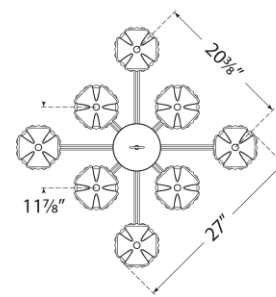

SPEC SHEET

Alberto Medium Two Tier Chandelier

Item # JN 5005BSL

Designer: Julie Neill

Height: 43"

Width: 33.5"

Canopy: 5.5" Round

Finishes: AGL, BSL, PW

Socket: 8 - E12 Candelabra

Wattage: 8 - 60 G

Top View